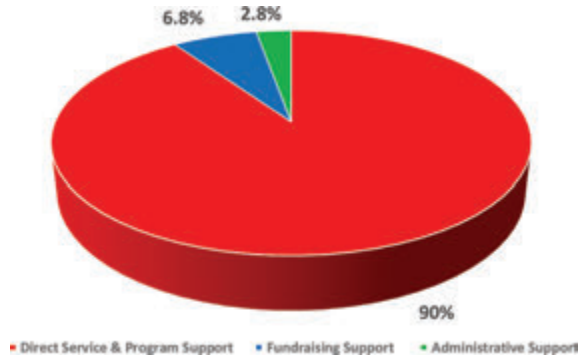

FRIENDS OF SCOUTING

BOY SCOUTS
OF AMERICA®

ALOHA COUNCIL

808-595-6366

GIVE ONLINE TODAY

WWW.ScoutingHawaii.org/FOS

SCOUTING SUPPORT

Financing the Council's \$3.1 Million Budget
Here's what it costs to make Scouting happen in the Aloha Council, BSA

INCOME

EXPENSES

100% of your donation supports local Scouting. Generous Friends of Scouting like you fund 13% of the Annual Budget for the Aloha Council. No child is ever turned away for inability to pay. Your support provides access. Our youth appreciate your gift of any amount. Your support provides quality programs that help young people be Prepared. For Life.™